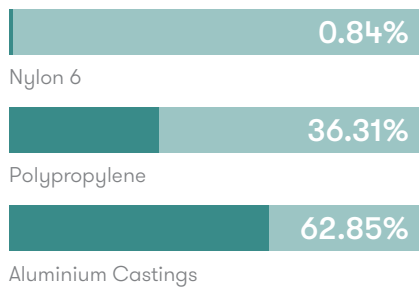

Environmental Performance

Material Content

Components are constructed of the following

Recycled Content

Contains up to 63.00% of Recycled Material

Recyclability

The range is 99% recyclable

99%