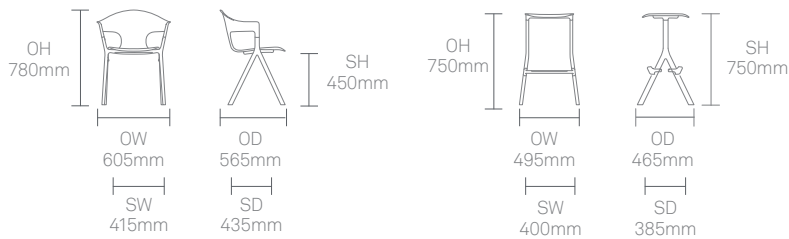

## Standard Features

(\* - Selected models only)

- Stacks up to 4 high\*
- Plastic shell\*
- Plastic seat\*
- Upholstered seat pad\*
- Cast Aluminium frame
- Integral Plastic footrest protectors\*
- Stacking buffers\*
- Plastic glides

## Dimensions

N.B. Add 20mm for upholstered seat option