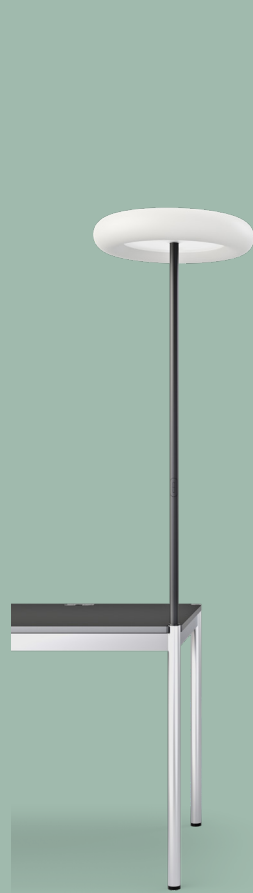

# oto

Available in pendant, table-mounted or floor lamp variants, belux oto is the functional and aesthetic answer to every requirement of modern office concepts and gives architects and designers the greatest possible flexibility in design.