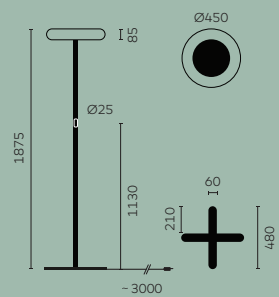

Colors  
Black & White

16

belux

oto

17

18

oto standing light

**oto standing light**  
**Material:** Silicone, steel, aluminum, PMMA, black power cord ~ 3m  
**Application :** 2 workstations