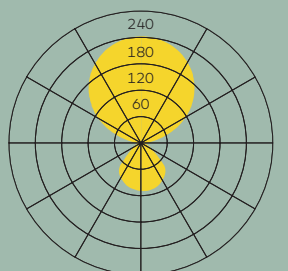

REMARKS

General: Light distribution: 27% direct/73% indirect UGR<15, converter integrated in luminaire head. belux B-160 ceiling connection included in delivery. Further ceiling connection options are available upon request as additional mounting material.

Dimmable DALI: 5-core supply cable, features two addresses, one each for the direct light and indirect light

Multisens: 3-core supply cable; daylight and motion sensor for automatic operation, individual parameter adjustment on request

SW: Black
⊕ IP 20

		CRI	CCT	Wattage	Lumen@4000K
①	LED	CRI > 90	3000/4000K	83W	2x11390lm

oto 34
137lm/W@4000K