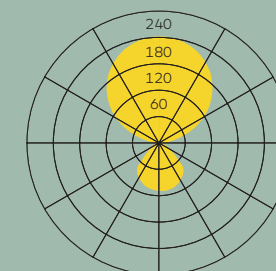

oto 10/46
137lm/W@4000K