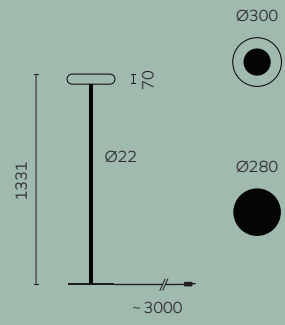

**oto reading light Ø300mm**  
 Material: Silicone, aluminum, textile-coated cable ~3m

Colour	Light source	Basic code	8030 3000K	8040 4000K	TD Dimmable, on stand	Order number
SW	①	<b>OT001-18</b>	●	●	●	OT001-18-9027-TD OT001-18-9030-TD OT001-18-9040-TD
TB	①	<b>OT001-22</b>	●	●	●	OT001-22-9027-TD OT001-22-9030-TD OT001-22-9040-TD
SB	①	<b>OT001-25</b>	●	●	●	OT001-25-9027-TD OT001-25-9030-TD OT001-25-9040-TD
ZG	①	<b>OT001-28</b>	●	●	●	OT001-28-9027-TD OT001-28-9030-TD OT001-28-9040-TD