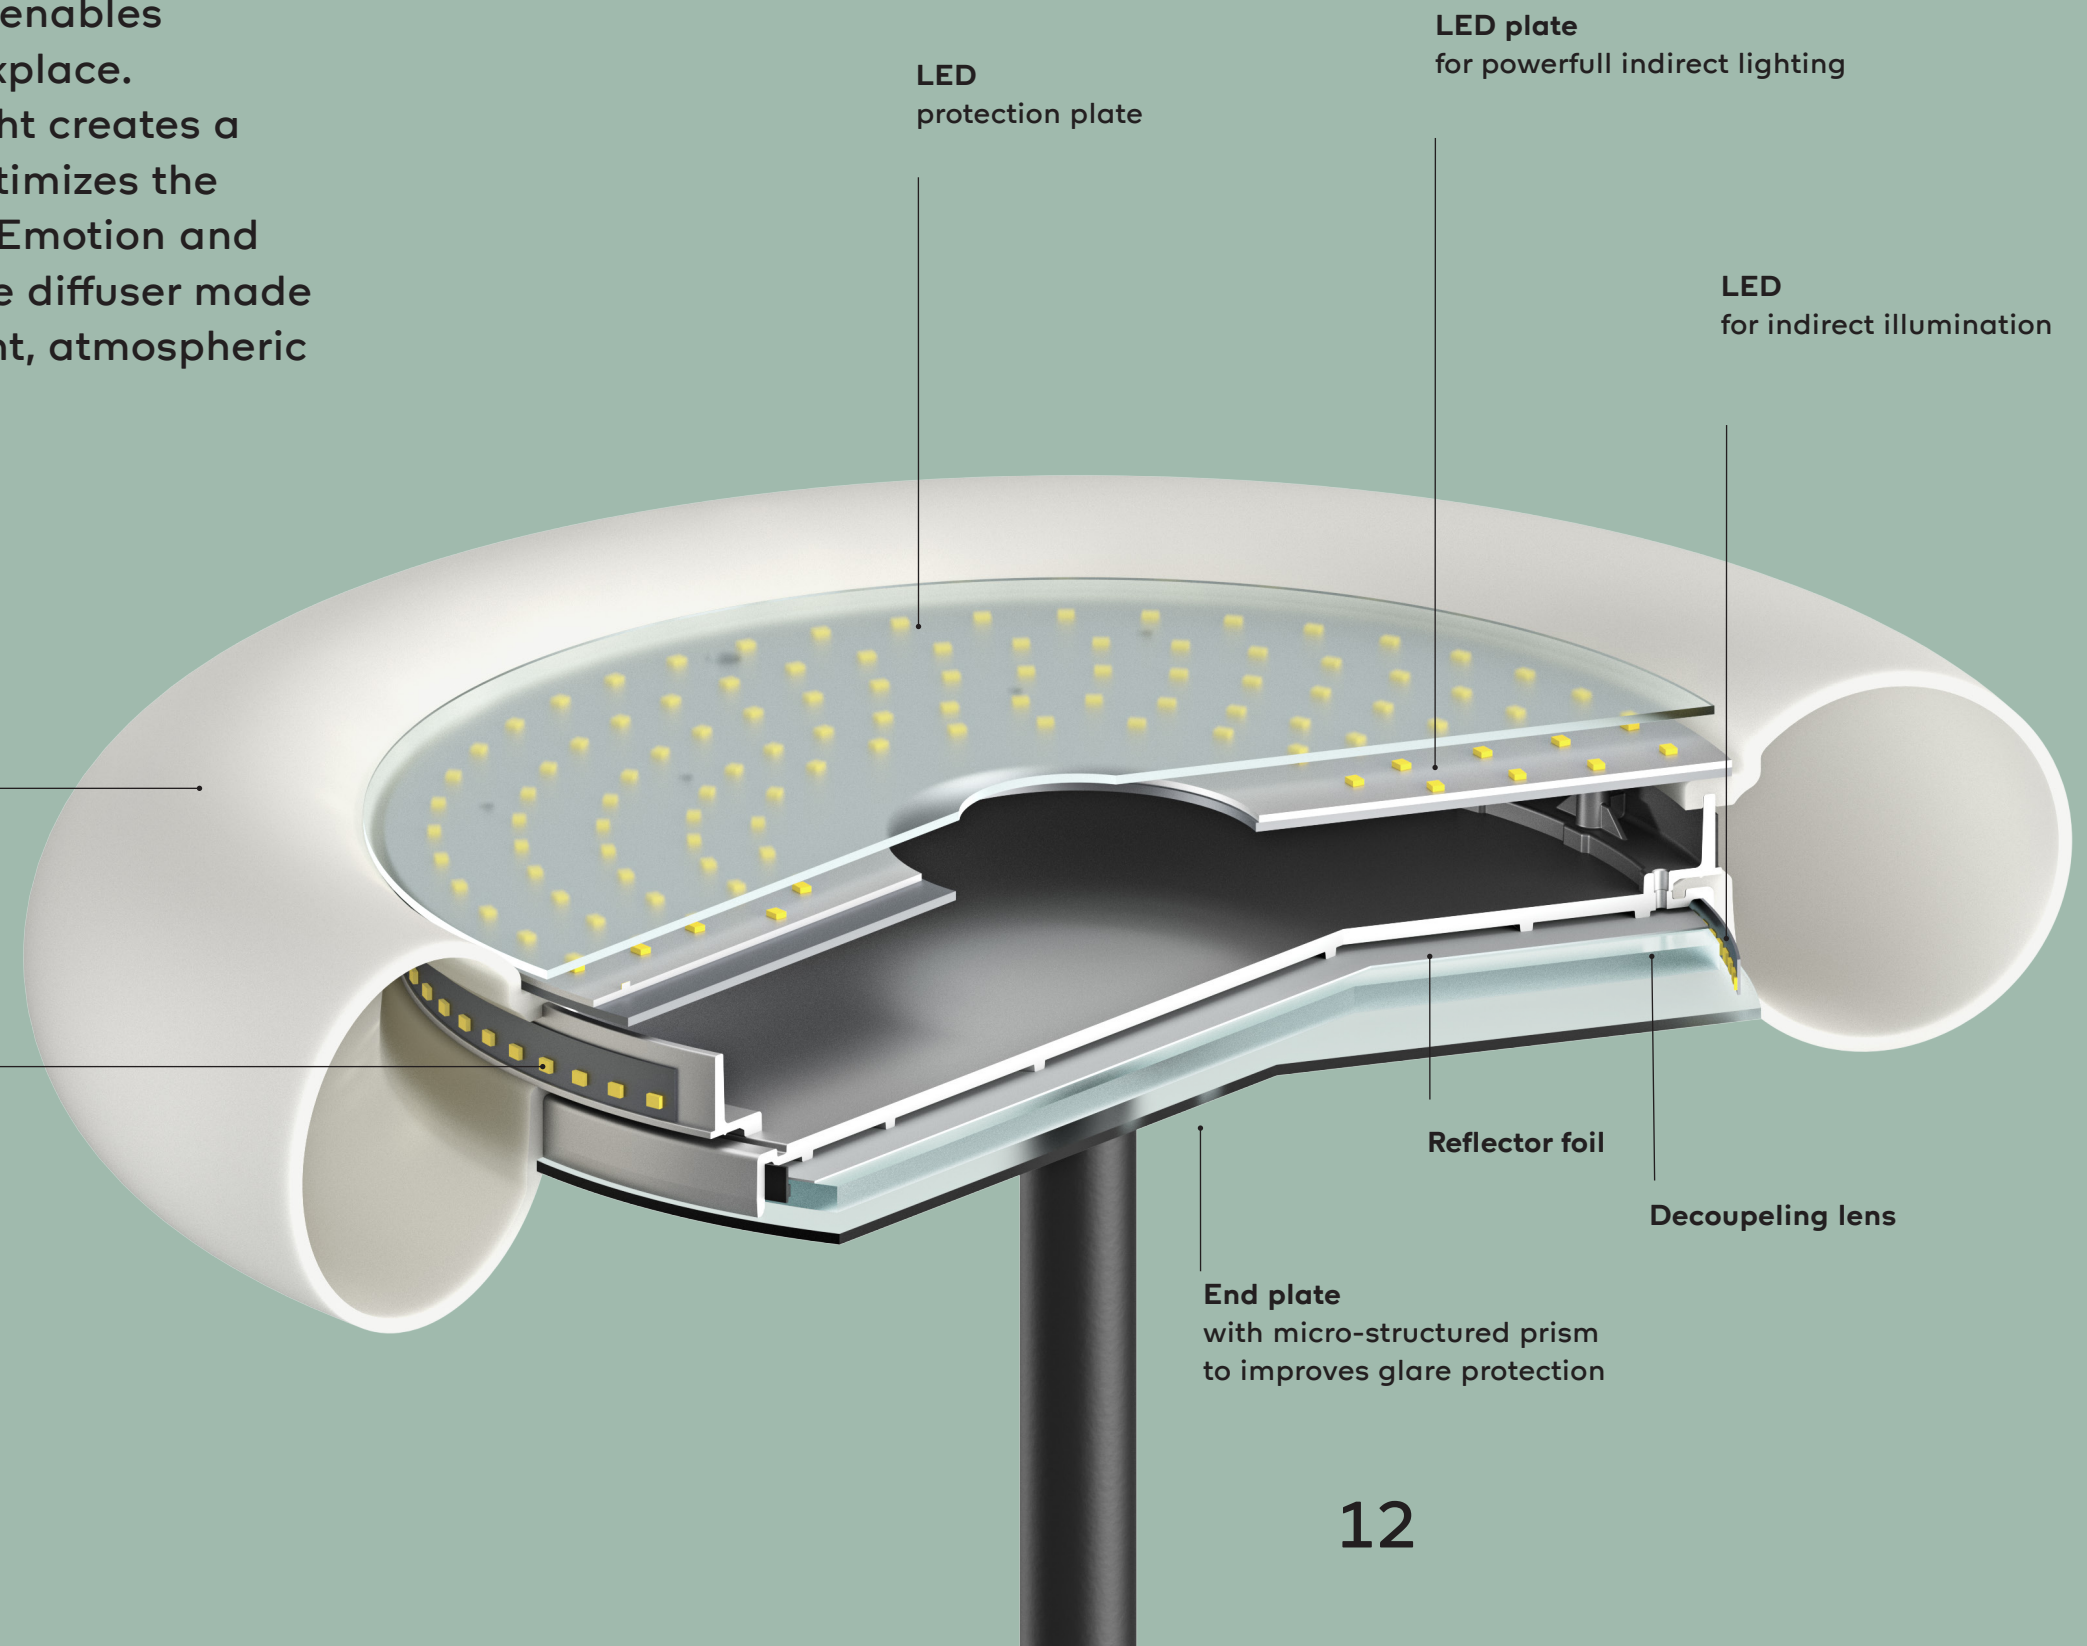

# Light volume and emotion

Direct light: a precise optics package enables homogeneous illumination of the workplace.

Indirect light: the powerful indirect light creates a pleasant feeling of space and also optimizes the even distribution of light on the desk. Emotion and ambience: the striking geometry of the diffuser made of high-quality silicone brings pleasant, atmospheric light into any environment.

Silicone diffusor  
for comfortable,  
atmospheric  
room light

LED  
For ambient  
lighting

LED  
protection plate

LED plate  
for powerfull indirect lighting

LED  
for indirect illumination

Reflector foil

Decoupling lens

End plate  
with micro-structured prism  
to improves glare protection

belux

oto

13

14

belux

15

oto

Light source  
LED, 83W,  
11390lm  
CRI>90  
3000K, 4000K

Light distribution  
Ambient:  
27% direct  
73% indirect

Optic  
Optical system with  
light guidance and  
anti-glare plates

Light management  
Touchdim & Multisens.  
Swarm technology  
on request