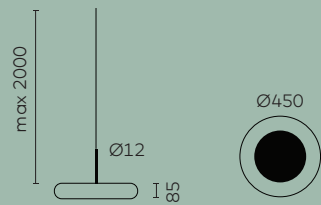

kido standing light
double head H-base