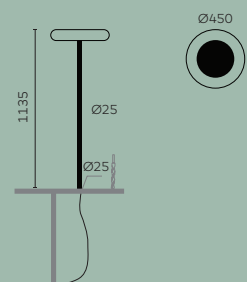

oto desk mounted light