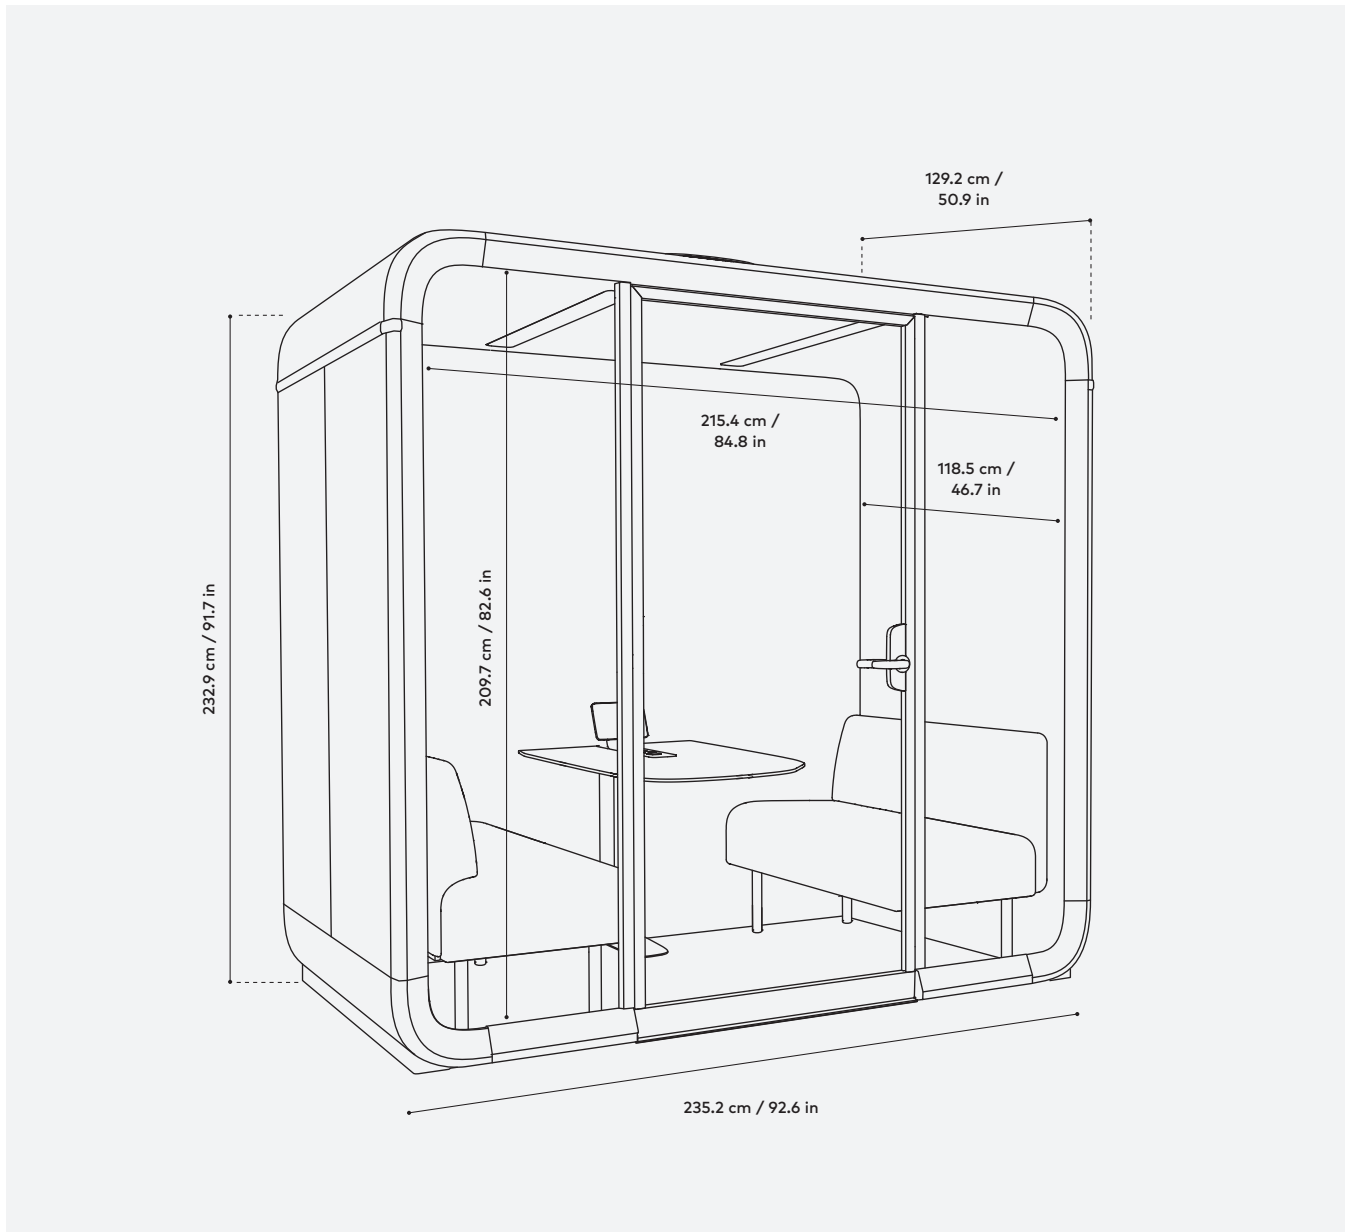

Framery Four™

Technical specifications

Performance

Speech level reduction: 30dB
Max airflow: 100 l/s
Low energy consumption: 52W

Sustainable design

Built to last for decades
Light-weight product structures
EOL 100% recyclable materials
Refurbishable & movable

Connectivity

Built-in 4G connection
Automatic software updates
Framery Connect digital services