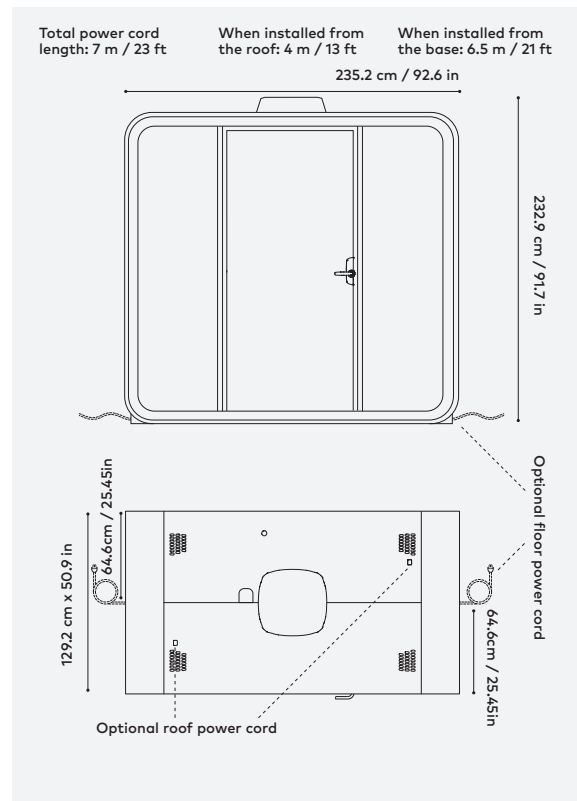

## SHIPPING CRATE DIMENSIONS

### Crate 1

SIZE 224 × 74 × 114 cm / 88.2 × 29.1 × 44.9 in  
WEIGHT 395 kg / 870.8 lb

### Crate 2

SIZE 226 × 75 × 137,5 cm / 89 × 29.5 × 54.1 in  
WEIGHT 238 kg / 524.7 lb

Crates 1 and 2 can be stacked.

## DIMENSIONS / POWER CORD SPECIFICATIONS