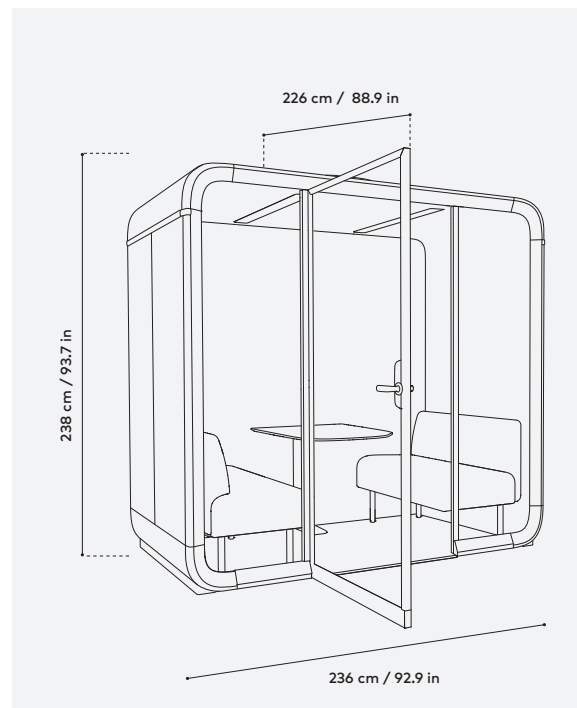

DIMENSIONS / OPERATING SPACE