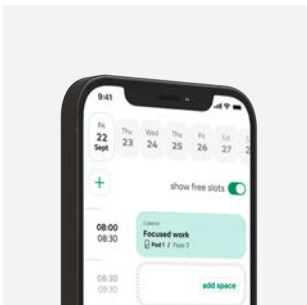

### Framery App™

Manage your workday on the go with the Framery app – the easiest way to book pods and meeting spaces for every task throughout your day. Instantly check space availability and save your favorite spaces to see when they're free. Book spaces in advance or on the go directly from your phone, and manage your entire workday in one place.